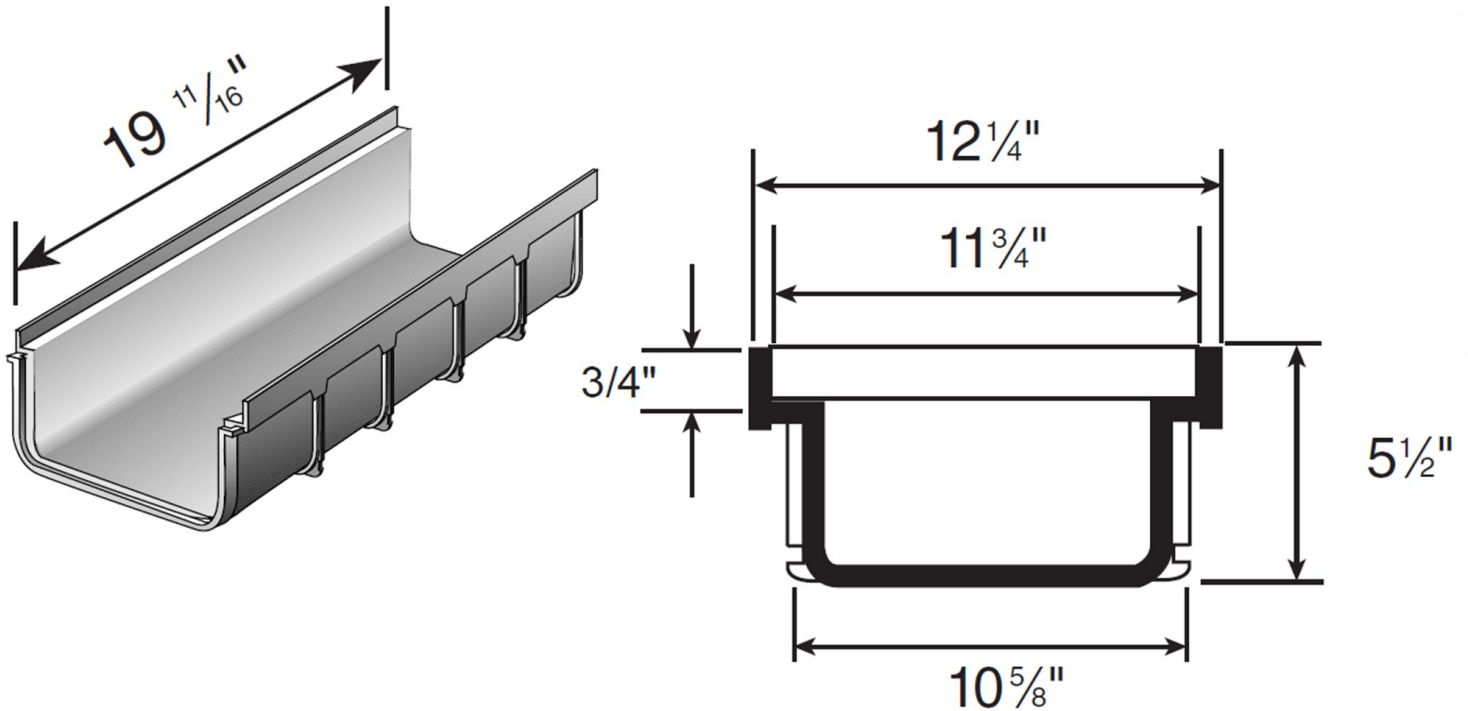

12" x 20" Shallow Profile Channel Drain

Part #: 840
Material: High Impact PVC
Color: Light Gray.
Use with 12"x 20" Grates
UV inhibitor
Weight Per Each: 4.2 lbs.

Supplied By:

**TRENCHDRAIN
SUPPLY**

877-903-7246